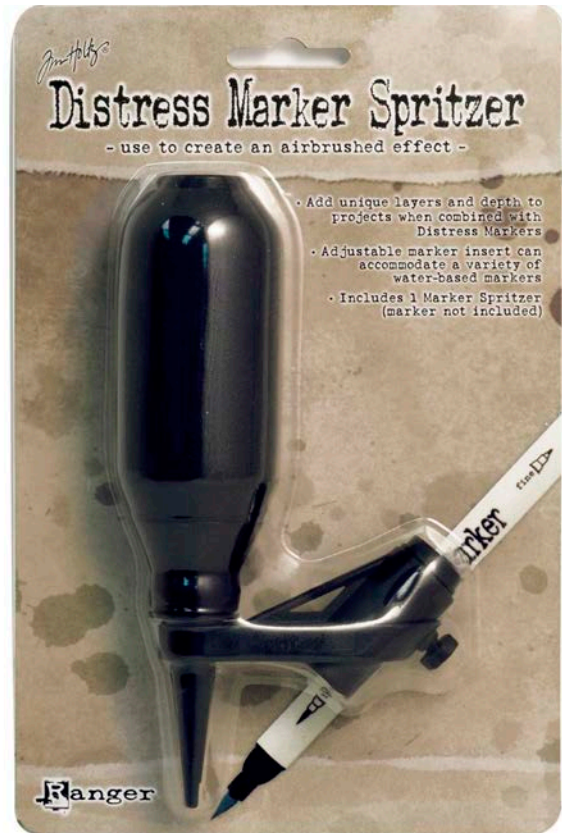

New Tim Holtz® Distress Marker Spritzer

Ranger and Tim Holtz are excited to announce the addition of a new tool to the Distress product line – Distress Marker Spritzer.

Create an airbrushed effect using the Distress Marker Spritzer. Add unique layers of color and depth to projects. The Distress Marker Spritzer is hand-operated, lightweight and easy to use. Simply insert the brush tip end of the Distress Marker into the tool and squeeze the bulb to “spritz” ink onto paper craft projects. The adjustable marker insert can accommodate a variety of marker brands.

TIM HOLTZ® DISTRESS MARKER SPRITZER

- Easy to use and portable
- Adjustable marker insert accommodates most markers
- Add unique layers and depth to projects when combined with water-based Distress Markers