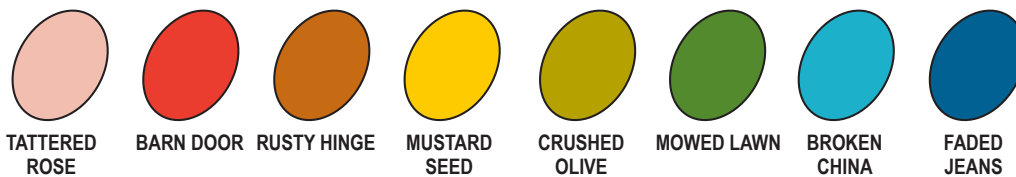

TSS42556 TSS42150 TSS42440 TSS42358 TSS42228 TSS42341 TSS42174 TSS42266