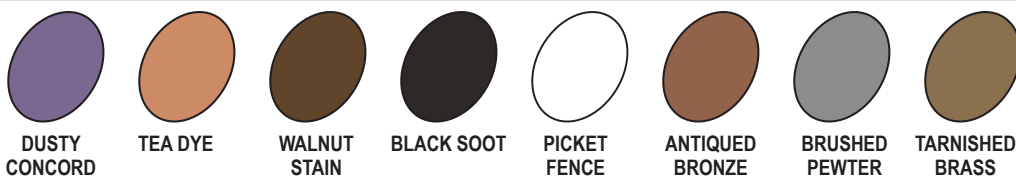

TSS42242 TSS42563 TSS42600 TSS42167 TSS42402 TSS42143 TSS42198 TSS42549

CONTACTS:

COLLEEN VERARDI
National Sales Manager— ext. 142

TIM HOLTZ
Creative Director— ext. 161

©2014 RANGER INDUSTRIES, INC.
TINTON FALLS, NJ 07724
1.800.244.2211
www.rangerink.com