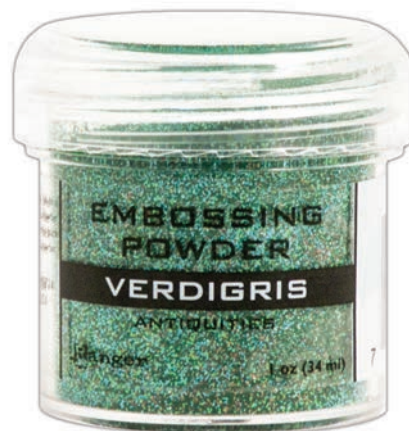

Ranger

PRESS RELEASE

Innovative Inks, Paints, Paper Crafting and Mixed Media Art Tools

New Embossing Powder Program from Ranger

Ranger is pleased to announce that we are reintroducing our Embossing Powder line-up. The product line now features 48 colors and textures in 4 convenient displays as well as open stock. Each display holds 12 colors/styles including Basics, Original and Super Fine, Specialty Powders, Sparkles and Shine, Antiquities and Opaques and Distress® Effect Powders. Displays sold separately. Use Embossing Powders with Ranger's full line of Embossing Inks and Accessories.

Basics Display

EWR37644 *Shown over color

BLACK	* CLEAR	COPPER	GOLD	WHITE	SILVER
1 oz. jar EPJ37347	EPJ37330	EPJ37378	EPJ37354	EPJ36685	EPJ37361
SUPER FINE BLACK	* SUPER FINE CLEAR	SUPER FINE COPPER	SUPER FINE GOLD	SUPER FINE WHITE	SUPER FINE SILVER
1 oz. jar EPJ37392	EPJ37385	EPJ36661	EPJ37408	EPJ36678	EPJ37415

EMBOSSING POWDERS

- 48 colors/styles
- 1 oz. clear jar with see-through lid
- Sold individually or in a display assortment

Opaques Display

EWR41016

PINK	MAGENTA	RED	ORANGE	YELLOW	LIME GREEN
1 oz. jar EPJ36616	EPJ36593	EPJ36630	EPJ36609	EPJ36654	EPJ36586
GREEN	LIGHT BLUE	BLUE	PURPLE	TAN	BROWN
1 oz. jar EPJ36562	EPJ36579	EPJ36548	EPJ36623	EPJ36647	EPJ36555