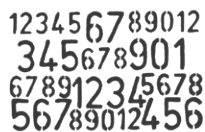

DYLUSIONS WOOD STAMPS

- Available in 12 designs and 1 set
- Quality solid wood-mount stamps

AMONGST THE STARS
3" x 3.5" DYW42648

COLOURFUL LIFE
1.75" x 3" DYW42655

DOODLED SWIRLS
3" x 3" DYW42662

FANCY FACE
2.75" x 2.75" DYW42679

LETTER JUMBLE
4" x 2.5" DYW42686

MUSHROOM MADNESS
2" x 3" DYW42693

NUMBERS GAME
4" x 2.5" DYW42709

LOVE WORD
1.75" x 2.25" DYW41924

FUNKY BORDER
1.5" x 4.5" DYW41931

SKIP QUOTE
1.5" x .75" DYW41948

OCTOPUS
2.75" x 2.75" DYW41955