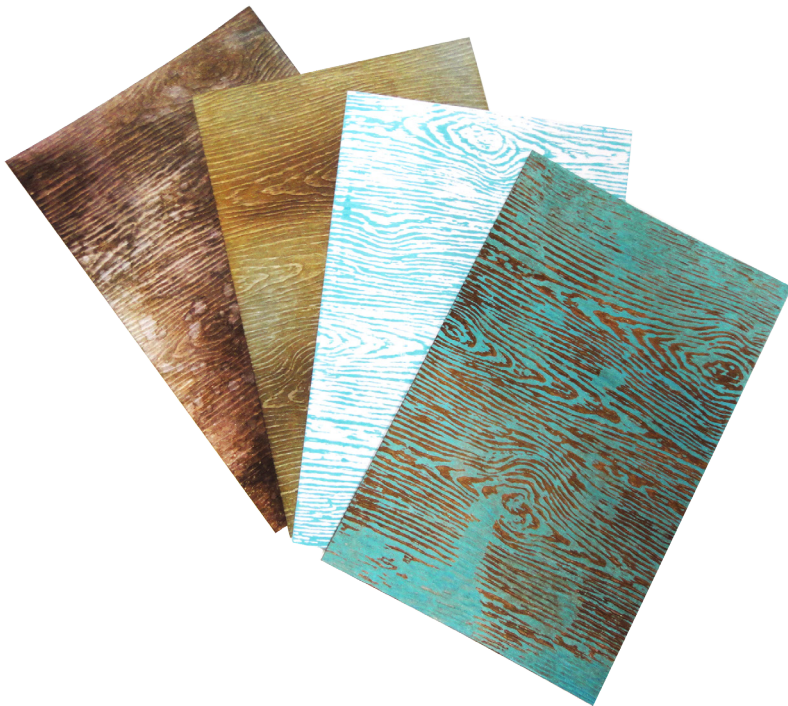

## Tim Holtz® Distress Woodgrain Cardstock

### *New Embossed Textured Surface*

Introducing the Tim Holtz® Distress Woodgrain Cardstock - a textured surface with a detailed woodgrain embossed design. This new surface is ideal to use with Distress Ink, Paint, Stain, and Crayon techniques to create layered effects. Woodgrain Cardstock is a heavyweight 111 lb. cover weight cardstock that is durable and maintains its texture. This new surface comes in convenient pre-cut sheets measuring 4 1/4" x 5 1/2" - perfect for card making and mixed media projects. Available in a pack of 12 sheets.

#### Distress Products shown over Woodgrain Cardstock

#### **TIM HOLTZ® DISTRESS WOODGRAIN CARDSTOCK**

- Textured, heavyweight cardstock
- Use with Distress Ink, Paint, Stains, & Crayon
- Available in a pack of 12 sheets, pre-cut to 4 1/4" x 5 1/2"

TDA51022