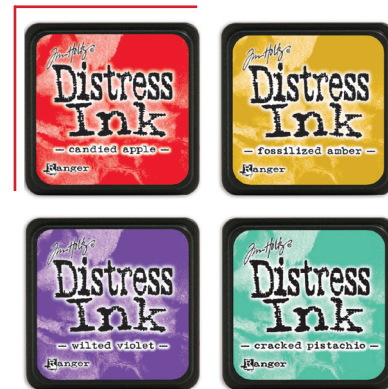

## Tim Holtz® Mini Distress Ink Pads

12 New Colors Now Available Open Stock

The Tim Holtz® Mini Distress Ink Pads collection continues to grow with now 60 individual 1" x 1" water-based dye inks. Like their larger counterpart, the Minis feature a raised felt pad with ink that is reactive with water and coordinates with the Distress palette of products. Each pad is stackable and fade resistant. Ink Pads can be re-inked with matching Distress Ink Re-inker.

### TIM HOLTZ® MINI DISTRESS INK PADS

- 1" x 1" stackable ink pad
- 12 New colors available in a 12-facing display rack with 5 of each color
- All 60 colors available in 5 12-facing display rack with 5 of each color